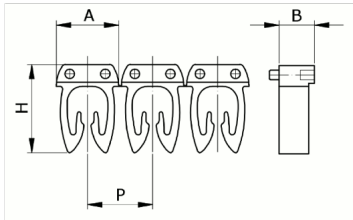

## Manual

numbering, yellow color, 4-6mm<sup>2</sup>, symbol (.)

HS code	39269097
Code	CAF3SPUS3
Description	Cable section 4 – 6 mm <sup>2</sup>
Symbol	.
Symbol colour	Black
Background color	Yellow

\* Material: polyamide - V86\* Wire cross-sections for identification: from 0,5 to 6 mm<sup>2</sup>14

## DESCRIZIONE DEL PRODOTTO

Manual numbering, yellow color, 4-6mm<sup>2</sup>,  
symbol (.)