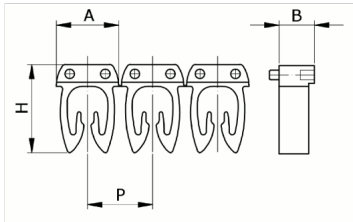

Manual numbering, cable sect. 4-6 mmq
symb. . Black, base_Yellow

HS code	39269097
Code	CAF3SPUS3
Description	Cable section 4 – 6 mm2
Symbol	.
Symbol colour	Black
Background color	Yellow

* Material: polyamide - V86* Wire cross-sections for identification: from 0,5 to 6 mm214

DESCRIZIONE DEL PRODOTTO

CABUR FAST3 to mark wires with a single character
Makes it possible to identify a wire by combining the various available characters.
Material: polyamide - V86, Wire cross-sections for identification: from 0,5 to 6 mm214, , , , ,