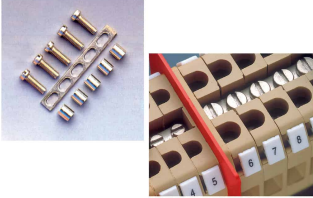

## Screw and sleeves EXe for cross-connection PMP07, CBD.50

<b>Series</b>	PMP-CPM
<b>Code</b>	CPX07
<b>Type</b>	CPX/07
<b>HS code</b>	85389099
<b>TECHNICAL DATA</b>	
<b>Typology</b>	Exe cross connection
<b>Sub-typology</b>	Exe screws and sleeves type CPX for PMP commoning bar
<b>Colour</b>	-
<b>Package qty.</b>	10
<b>Material</b>	Copper and brass
<b>Correlations</b>	PMP07, CBD.50

### DESCRIZIONE DEL PRODOTTO

CPX/07 Screw and sleeves EXe for cross-connection PMP07,  
CBD.50