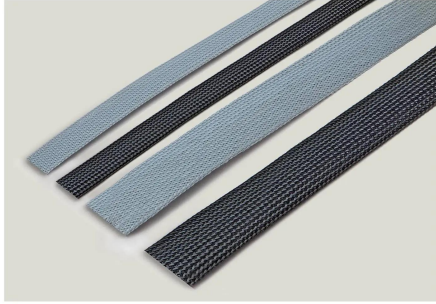

Braided Sheath, grey, nominal diameter: 6 mm

Code	CTB06015G
Description	minibox braided sheath
HS code	54022000
Colour	grey
Nominal ø	
mm2	6
Mt pk.	15

* For installation and maintenance* For insulation, wiring, protection* For home, auto, industrial, and nautical use* Working temperature: from -55°C to +130°C* Melting point: +255°C* Self-extinguishing: UL94-V2* Colours: Grey-Black
1 Sleeve, made of extruded single wire with polyester incorporated

DESCRIZIONE DEL PRODOTTO

For protection of wires or wire bundles.

Sleeve, made of extruded single wire with polyester incorporated.