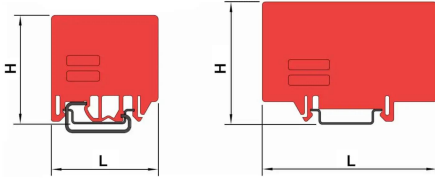

Partition plates with joint on rail, suitable for NCS/, NCV

Series	[blank]
Code	DU02R
Type	DFU/2/R
HS code	85389099
TECHNICAL DATA	
Typology	Partition plates
Sub-typology	with joint on rail
Colour	Red
Package qty.	50
Material	Polyamide UL94-V0
Width (pitch)	1.5 mm
Length	52 mm
Height	54 mm
Correlations	NCS, NCV

DESCRIZIONE DEL PRODOTTO

Partition plates with joint on rail, suitable for NCS/, NCV