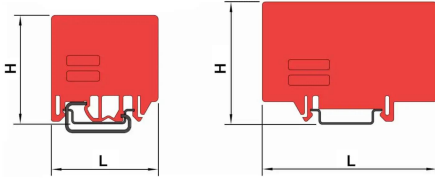

Partition plates with joint on rail, suitable for CBC.10/, CBC.16/, CBC.2/, CBC.4/, CBC.6/, CBD.10/, CBD.16/, CBD.4/, CBD.6/, CBE.2/, CBR.2

Series	[blank]
Code	DU04R
Type	DFU/4/R
HS code	85389099
TECHNICAL DATA	
Typology	Partition plates
Sub-typology	with joint on rail
Colour	Red
Package qty.	50
Material	Polyamide UL94-V0
Width (pitch)	1.5 mm
Length	52 mm
Height	62 mm
Correlations	CBC.10, CBC.16, CBC.2, CBC.4, CBC.6, CBD.10, CBD.16, CBD.4, CBD.6, CBE.2, CBR.2

DESCRIZIONE DEL PRODOTTO

Partition plates with joint on rail, suitable for CBC.10/, CBC.16/, CBC.2/, CBC.4/, CBC.6/, CBD.10/, CBD.16/, CBD.4/, CBD.6/, CBE.2/, CBR.2