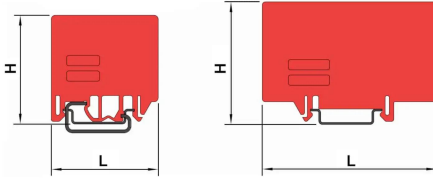

Partition plates with joint on rail, suitable for CBD.70/, FLD.10/.../, FPC.10/, FPL.10/, FVS.4/, SCB.6/, SCB.6/CD/, SCB.6/DD

Code	DU06R
Type	DFU/6/R
HS code	85389099
TECHNICAL DATA	
Typology	Partition plates
Sub-typology	with joint on rail
Colour	Red
Package qty.	25
Material	Polyamide UL94-V0
Width (pitch)	1.5 mm
Length	72 mm
Height	74 mm
Correlations	CBD.70, FLD.10/..., FPC.10, FPL.10, FVS.4, SCB.6, SCB.6/CD, SCB.6/DD

DESCRIZIONE DEL PRODOTTO

Partition plates with joint on rail, suitable for CBD.70/, FLD.10/.../, FPC.10/, FPL.10/, FVS.4/, SCB.6/, SCB.6/CD/, SCB.6/DD