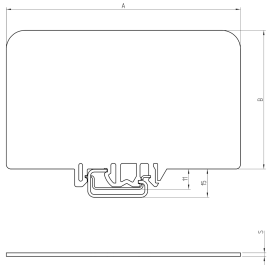

Partition plate with rail mounting, suitable for ACB.185