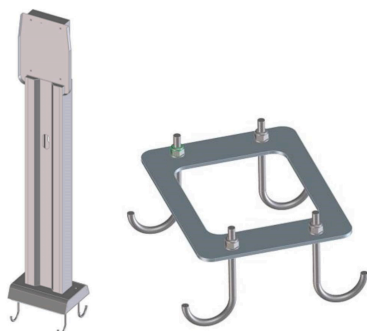

Fixing
support on concrete plinth for EVSTD pole

Code	EVSTDFRAME
Type	EVSTDFRAME
HS code	73269098

DESCRIZIONE DEL PRODOTTO

Fixing support on concrete plinth for EVSTD pole