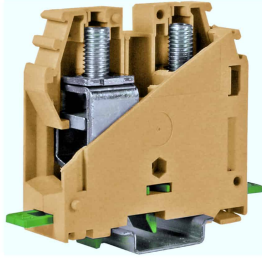

## High current terminal screw connection, 70 mm<sup>2</sup>, beige

Series	GPA
Code	GA400
Type	GPA.70
HS code	85369010
Colour	Beige
<b>TECHNICAL FEATURES</b>	
Function/Type	Feed-through
Rated cross-section	70 mm <sup>2</sup>
<b>Connecting capacity</b>	
Flexible wire	10-95 mm <sup>2</sup>
Rigid wire	10-95 mm <sup>2</sup>
Wire with ferrule - ferrule type	-
<b>Electrical characteristics according to IEC EN standard</b>	
Maximum voltage AC/DC	1000 V
Maximum current (rated cross-section)	192 A
Caliber	B11
<b>Electrical characteristics according to UL Standard</b>	
Maximum voltage AC/DC	600 V
Maximum current (rated cross-section)	215 A
Section (min-max)	8-4/0 (AWG)
Tightening torque value (UL)	79.5 lb.in
<b>Electrical characteristics according to ATEX directive and IEC Ex standard</b>	
Maximum voltage AC/DC	-
Maximum current (rated cross-section)	-
Operating temperature Min/Max	-
ensione impulsiva nom. / grado di inquinamento	12 kV / 3
Insulation stripping length	25 mm
Tightening torque value (nom. / max.)	
Width (pitch)	20.5 mm
Length	91 mm
Height mounted on TH35-7.5/TH35-15/G32	70 / 78 / 75 mm
Height for panel mounting	
Lenght mounted on panel	
Fixing distance between center	
Insulation material temperature index (EN 60216-1)	130 °C
Plastic material	Polyamide UL94V-0
<b>ACCESSORIES</b>	
<b>Cross-connection</b>	
Model A)	POF/70 (cod. P0F70)
Model B)	-
Rated current carrying capacity IEC/ATEX	192 A
Multiple cross-connection bar	PMP/08 (cod. PMP08)
Shunting screw and sleeve (Standard / Exe)	CPM/70 (cod. CPM70) 12 poles
Protection cover	PRP/08 (cod. PRP08)
Coloured partition plate	DF/GPA/70/R (cod. DU070R)
Test plug socket	SDD/2 (cod. DD002) - PSD/C (cod. PD003)
<b>Marking</b>	
Single marking tag	CNU/8/51 (cod. NU0851S) - CNU/10/61 (cod. NU1061S)
<b>End bracket</b>	
TH35 screw type	BT/3 (cod. BT003)
TH35 snap-fit type	BTO (cod. BT007)
TH35 and G32 snap-fit type	BTU (cod. BT005)
<b>Mounting rail</b>	
IEC 60715/TH35	PR/3/...
IEC 60715/G32	PR/DIN/...
<b>APPROVALS AND MARKINGS</b>	