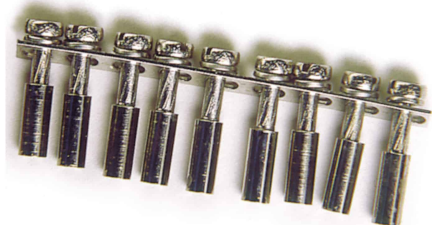

Pre-assembled cross connection PM, 3 poles, suitable for CBD.6

<b>Series</b>	PM
<b>Code</b>	PM603
<b>Type</b>	PM/60/3
<b>HS code</b>	85389099
<b>TECHNICAL DATA</b>	
<b>Typology</b>	Cross connection
<b>Sub-typology</b>	Pre-assembled PM type jumper
<b>Colour</b>	-
<b>Package qty.</b>	25
<b>Material</b>	Copper and brass
<b>Width (pitch)</b>	8 mm
<b>Poles No.</b>	3
<b>Correlations</b>	CBD.6

## DESCRIZIONE DEL PRODOTTO

Pre-assembled cross connection PM, 3 poles, suitable for CBD.6