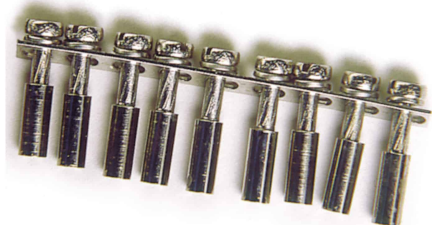

Pre-assembled cross connection PM, 10 poles, suitable for CBD.6

| | |
|-----------------------|------------------------------|
| Series | PM |
| Code | PM610 |
| Type | PM/60/10 |
| HS code | 85389099 |
| TECHNICAL DATA | |
| Typology | Cross connection |
| Sub-typology | Pre-assembled PM type jumper |
| Colour | - |
| Package qty. | 10 |
| Material | Copper and brass |
| Width (pitch) | 8 mm |
| Poles No. | 10 |
| Correlations | CBD.6 |

DESCRIZIONE DEL PRODOTTO

Pre-assembled cross connection PM, 10 poles, suitable for CBD.6