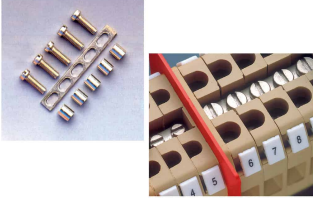

Cross connection plate PMP for CPM/CPX screw, 16 poles, suitable for CPM06, CPX06, CBC.35, CBD.35

Series	PMP-CPM
Code	PMP06
Type	PMP/06
HS code	85389099
TECHNICAL DATA	
Typology	Cross connection
Sub-typology	PMP type commoning bar, for CPM/CPX screws
Colour	-
Package qty.	8
Material	Copper and brass
Width (pitch)	8 mm
Length	250 mm
Height	2 mm
Poles No.	16
Correlations	CPM06, CPX06, CBC.35, CBD.35

DESCRIZIONE DEL PRODOTTO

Cross connection plate PMP for CPM/CPX screw, 16 poles, suitable for CPM06, CPX06, CBC.35, CBD.35