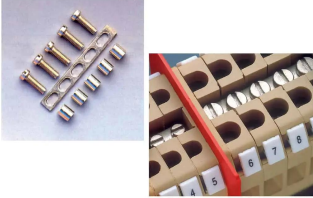

Cross connection plate PMP for CPM/CPX screw, 14 poles, suitable for CPM07, CPX05, CBD.50

<b>Series</b>	PMP-CPM
<b>Code</b>	PMP07
<b>Type</b>	PMP/07
<b>HS code</b>	85389099
<b>TECHNICAL DATA</b>	
<b>Typology</b>	Cross connection
<b>Sub-typology</b>	PMP type commoning bar, for CPM/CPX screws
<b>Colour</b>	-
<b>Package qty.</b>	8
<b>Material</b>	Copper and brass
<b>Width (pitch)</b>	10 mm
<b>Length</b>	250 mm
<b>Height</b>	3 mm
<b>Poles No.</b>	14
<b>Correlations</b>	CPM07, CPX05, CBD.50

## DESCRIZIONE DEL PRODOTTO

Cross connection plate PMP for CPM/CPX screw, 14 poles, suitable for CPM07, CPX05, CBD.50