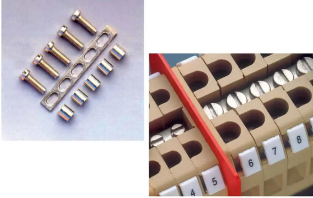

Cross connection plate PMP for CPM/CPX screw, 31 poles, suitable for CPM57, CPM83, CPX83, CBD.6, SCB.6

Series	PMP-CPM
Code	PMP13
Type	PMP/13
HS code	85389099
TECHNICAL DATA	
Typology	Cross connection
Sub-typology	PMP type commoning bar, for CPM/CPX screws
Colour	-
Package qty.	8
Material	Copper and brass
Width (pitch)	7 mm
Length	250 mm
Height	1 mm
Poles No.	31
Correlations	CPM57, CPM83, CPX83, CBD.6, SCB.6

DESCRIZIONE DEL PRODOTTO

Cross connection plate PMP for CPM/CPX screw, 31 poles, suitable for CPM57, CPM83, CPX83, CBD.6, SCB.6