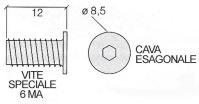

## Screw 6MA x 12 for collector busbar

<b>Series</b>	ACI
<b>Code</b>	Z121026
<b>Type</b>	ACI121026
<b>HS code</b>	72166190
<b>TECHNICAL DATA</b>	
<b>Typology</b>	Accessories for busbar
<b>Sub-typology</b>	Special hexagon 6MA x 12 screw
<b>Colour</b>	-
<b>Package qty.</b>	100
<b>Material</b>	zinc-plated steel
<b>Width (pitch)</b>	12
<b>Length</b>	-
<b>Height</b>	-
<b>Center-to-center distance</b>	-
<b>Hole</b>	M6
<b>Correlations</b>	Z121123

## DESCRIZIONE DEL PRODOTTO

Screw 6MA x 12 for collector busbar