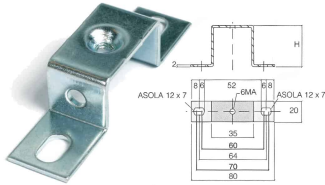

Staffa piana per fissaggio profilati, 20x80xH20 mm

Series	ACI
Code	Z121213
Type	ACI121213
HS code	72166190
TECHNICAL DATA	
Typology	Bracket for rail fixing
Sub-typology	Plain bracket
Colour	-
Package qty.	20
Material	zinc-plated steel
Width (pitch)	20 mm
Length	80 mm
Height	20
Center-to-center distance	94
Hole	M6
Correlations	PR001, PR901, PR004, PR904, PR002, PR003, PR903, PR005, PR905, PR007, PR907, PR006, PR906, PR009, PR909, PR010, PR910, Z121123, Z121118, Z121119, Z121121, Z121026, Z121221, Z121307

DESCRIZIONE DEL PRODOTTO

Staffa piana per fissaggio profilati, 20x80xH20 mm