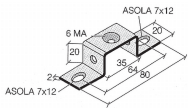

Staffa piana per fissaggio profilati, 20x80xH20 mm

Series	ACI
Code	Z121213
Type	ACI121213
HS code	72166190
TECHNICAL DATA	
Typology	Bracket for rail fixing
Sub-typology	Plain bracket
Colour	-
Package qty.	20
Material	zinc-plated steel
Width (pitch)	20 mm
Length	80 mm
Height	20
Center-to-center distance	94
Hole	M6
Correlations	PR001, PR901, PR004, PR904, PR002, PR003, PR903, PR005, PR905, PR007, PR907, PR006, PR906, PR009, PR909, PR010, PR910, Z121123, Z121118, Z121119, Z121121, Z121026, Z121221, Z121307

DESCRIZIONE DEL PRODOTTO

Staffa piana per fissaggio profilati, 20x80xH20 mm