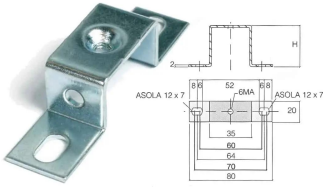

Flat bracket for mounting rail, 20x80xH25 mm

Series	ACI
Code	Z121214
Type	ACI121214
HS code	72166190
TECHNICAL DATA	
Typology	Bracket for rail fixing
Sub-typology	Plain bracket
Colour	-
Package qty.	20
Material	zinc-plated steel
Width (pitch)	20 mm
Length	80 mm
Height	25
Center-to-center distance	94
Hole	M6

Flat bracket for mounting rail, 20x80xH25 mm