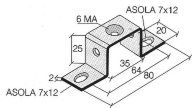

DESCRIZIONE DEL PRODOTTO

Flat bracket for mounting rail, 20x80xH25 mm