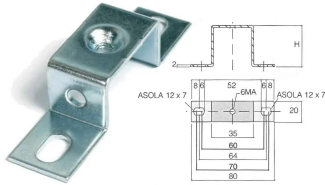

Flat bracket for mounting rail, 20x80xH30 mm

Series	ACI
Code	Z121215
Type	ACI121215
HS code	72166190
TECHNICAL DATA	
Typology	Bracket for rail fixing
Sub-typology	Plain bracket
Colour	-
Package qty.	20
Material	zinc-plated steel
Width (pitch)	20 mm
Length	80 mm
Height	30
Center-to-center distance	94
Hole	M6

Flat bracket for mounting rail, 20x80xH30 mm