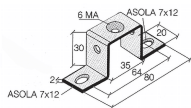

DESCRIZIONE DEL PRODOTTO

Flat bracket for mounting rail, 20x80xH30 mm