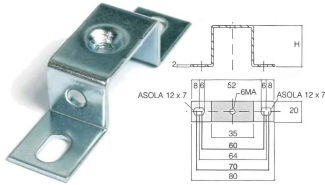

Flat bracket for mounting rail, 20x80xH50 mm

Series	ACI
Code	Z121217
Type	ACI121217
HS code	72166190
TECHNICAL DATA	
Typology	Bracket for rail fixing
Sub-typology	Plain bracket
Colour	-
Package qty.	10
Material	zinc-plated steel
Width (pitch)	20 mm
Length	80 mm
Height	50
Center-to-center distance	94
Hole	M6

Flat bracket for mounting rail, 20x80xH50 mm