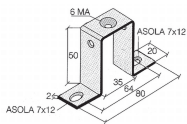

Flat bracket 20x80xH50mm for DIN
rail fixing

Series	ACI
Code	Z121217
Type	ACI121217
HS code	72166190
TECHNICAL DATA	
Typology	Bracket for rail fixing
Sub-typology	Plain bracket
Colour	-
Package qty.	10
Material	zinc-plated steel
Width (pitch)	20 mm
Length	80 mm
Height	50
Center-to-center distance	94
Hole	M6
Correlations	PR001, PR901, PR004, PR904, PR002, PR003, PR903, PR005, PR905, PR007, PR907, PR006, PR906, PR009, PR909, PR010, PR910, Z121123, Z121118, Z121119, Z121121, Z121026, Z121221, Z121307

DESCRIZIONE DEL PRODOTTO

ACI121217 Flat
bracket 20x80xH50mm for DIN rail fixing