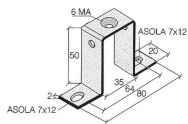

DESCRIZIONE DEL PRODOTTO

Flat bracket for mounting rail, 20x80xH50 mm