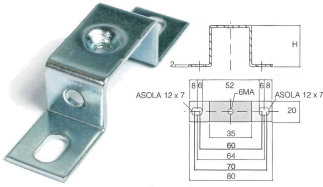

Flat bracket 20x80xH50mm for DIN
rail fixing

Series	ACI
Code	Z121217
Type	ACI121217
HS code	72166190
TECHNICAL DATA	
Typology	Bracket for rail fixing
Sub-typology	Plain bracket
Colour	-
Package qty.	10
Material	zinc-plated steel
Width (pitch)	20 mm
Length	80 mm
Height	50
Center-to-center distance	94
Hole	M6
Correlations	PR001, PR901, PR004, PR904, PR002, PR003, PR903, PR005, PR905, PR007, PR907, PR006, PR906, PR009, PR909, PR010, PR910, Z121123, Z121118, Z121119, Z121121, Z121026, Z121221, Z121307

DESCRIZIONE DEL PRODOTTO

ACI121217 Flat
bracket 20x80xH50mm for DIN rail fixing