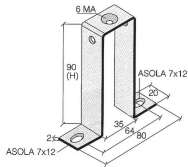

DESCRIZIONE DEL PRODOTTO

Flat bracket for mounting rail, 20x80xH90 mm