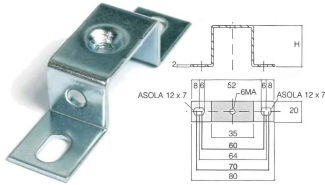

Flat bracket for mounting rail, 20x80xH90 mm

| | |
|----------------------------------|-------------------------|
| Series | ACI |
| Code | Z121219 |
| Type | ACI121219 |
| HS code | 72166190 |
| TECHNICAL DATA | |
| Typology | Bracket for rail fixing |
| Sub-typology | Plain bracket |
| Colour | - |
| Package qty. | 10 |
| Material | zinc-plated steel |
| Width (pitch) | 20 mm |
| Length | 80 mm |
| Height | 90 |
| Center-to-center distance | 94 |
| Hole | M6 |

Flat bracket for mounting rail, 20x80xH90 mm