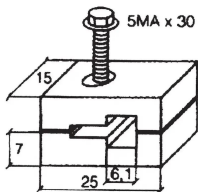

Isolated blocking for collector busbar, 15x25 mm

| | |
|----------------------------------|--------------------------|
| Series | ACI |
| Code | Z121221 |
| Type | ACI121221 |
| HS code | 72166190 |
| TECHNICAL DATA | |
| Typology | Accessories for busbar |
| Sub-typology | Busbar blocking terminal |
| Colour | - |
| Package qty. | 50 |
| Material | plastic |
| Width (pitch) | 15 |
| Length | 25 |
| Height | - |
| Center-to-center distance | - |
| Hole | 6MA |
| Correlations | Z121123 |

DESCRIZIONE DEL PRODOTTO

Isolated blocking for collector busbar, 15x25 mm