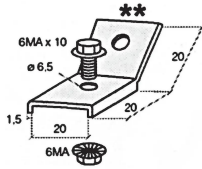

## Bracket for collector busbar

<b>Series</b>	ACI
<b>Code</b>	Z121307
<b>Type</b>	ACI121307
<b>HS code</b>	72166190
<b>TECHNICAL DATA</b>	
<b>Typology</b>	Accessories for busbar
<b>Sub-typology</b>	Inclined copper busbar support
<b>Colour</b>	-
<b>Package qty.</b>	50
<b>Material</b>	zinc-plated steel
<b>Width (pitch)</b>	20
<b>Length</b>	-
<b>Height</b>	-
<b>Center-to-center distance</b>	-
<b>Hole</b>	6MA
<b>Correlations</b>	Z121123

## DESCRIZIONE DEL PRODOTTO

Bracket for collector busbar