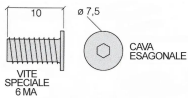

## Screw 6MA x 10 for collector busbar

<b>Series</b>	ACI
<b>Code</b>	Z121421
<b>Type</b>	ACI121421
<b>HS code</b>	72166190
<b>TECHNICAL DATA</b>	
<b>Typology</b>	Accessories for busbar
<b>Sub-typology</b>	Special hexagon 5MA x 10 screw
<b>Colour</b>	-
<b>Package qty.</b>	100
<b>Material</b>	zinc-plated steel
<b>Width (pitch)</b>	10
<b>Length</b>	-
<b>Height</b>	-
<b>Center-to-center distance</b>	-
<b>Hole</b>	M6
<b>Correlations</b>	Z121123

## DESCRIZIONE DEL PRODOTTO

Screw 6MA x 10 for collector busbar